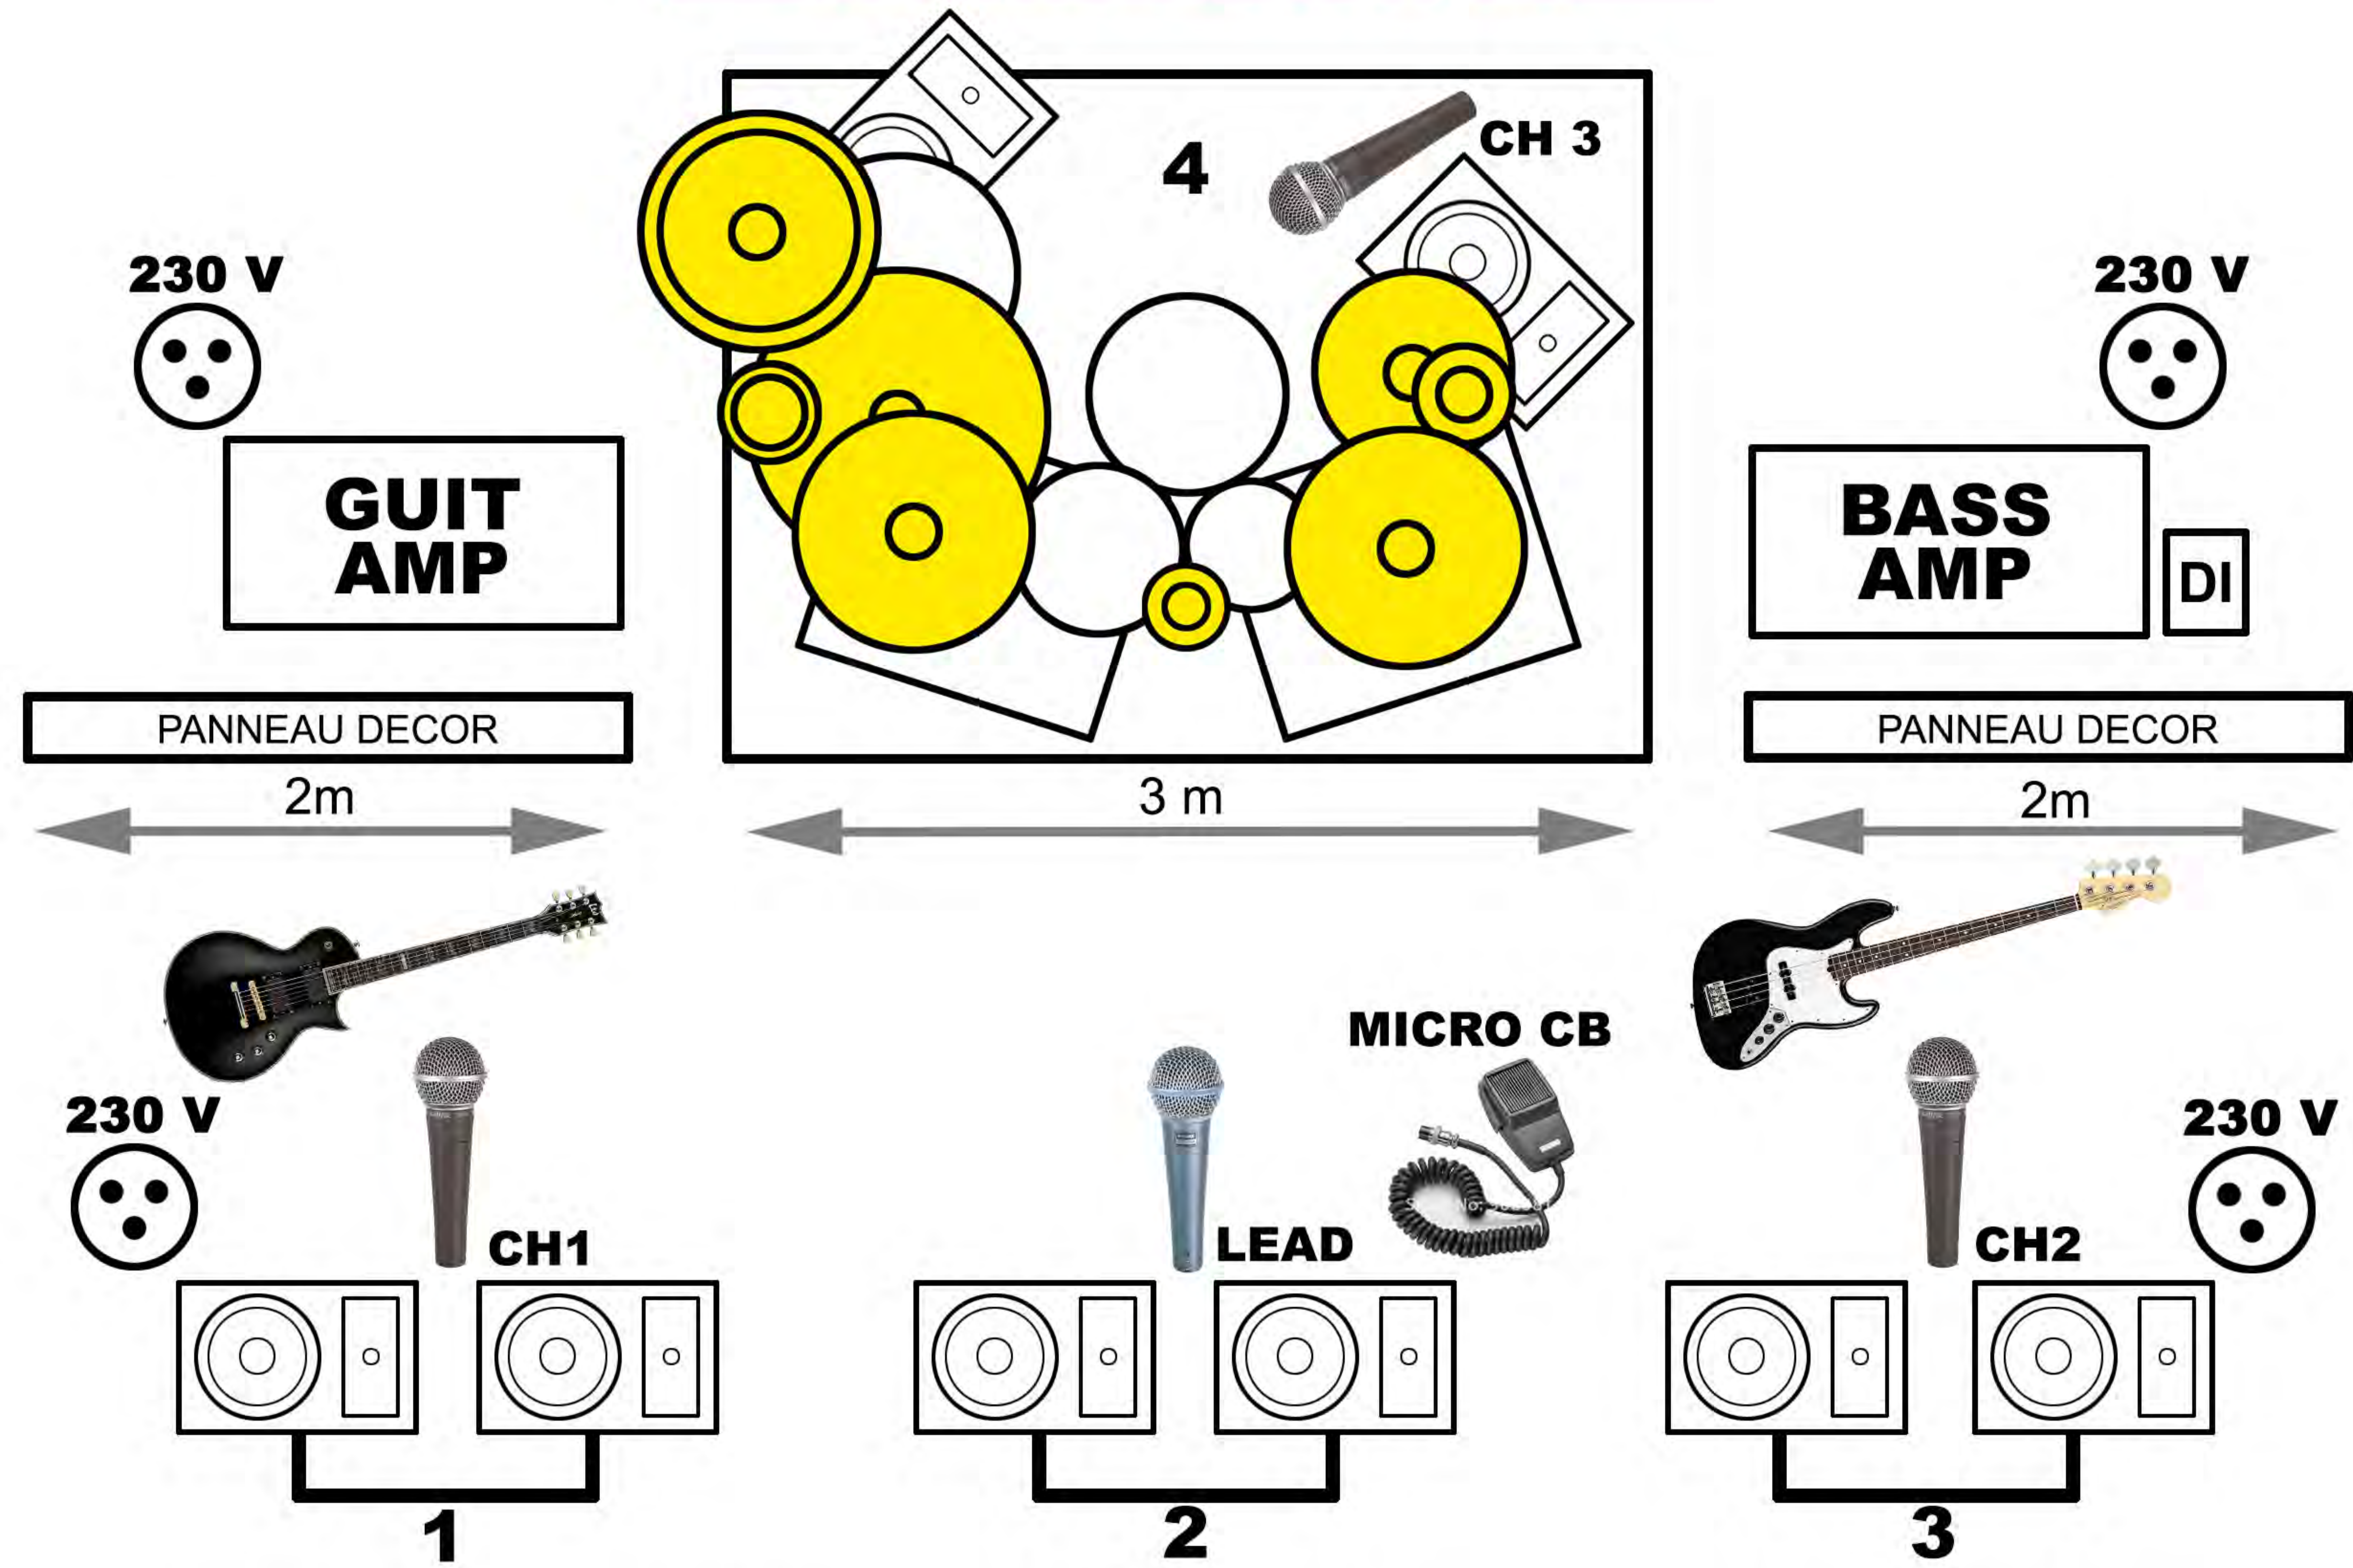

Monitor 1: MIKA  
 Monitor 2: PEDRO  
 Monitor 3: PASCAL  
 Monitor 4: IÑAKI

# PRATICABLE BATTERIE 3m X 2m

**ATTENTION 2 GROSSES CAISSES  
 WARNING 2 BASS DRUMS**

# SMOKE DELUXE

LINE	SOURCE	MIC	INSERT
1	KICK 1	BETA 52	COMP + NG
2	KICK 2	BETA 52	COMP + NG
3 - 4	SNARE TOP - BOTTOM	SM 57 - SM 57	COMP
5	HIHAT	SM 81	
6 - 7 - 8	TOM 1 - 2 - 3	SENN 604 x 3	NG (3)
9 - 10	OH L - R	SM 81 x 2	
11	BASS	D.I	COMP
12	AMP BASS	SENN 609 / 909	
13 - 14	AMP GUIT	SM 57 - SM 57	
15	CH1	SM 58	COMP
16	LEAD	BETA 58 + HF	COMP
17	CH2	SM 58	COMP
18	CH3	SM 58	COMP
19	MICRO CB	Micro fourni	COMP
20 - 21	REVERB 1 EX: LEXICOM PCM 80		
22 - 23	REVERB 2 EX: TC ELECTRONIC M-ONE		
24 - 25	CD PLAYER		